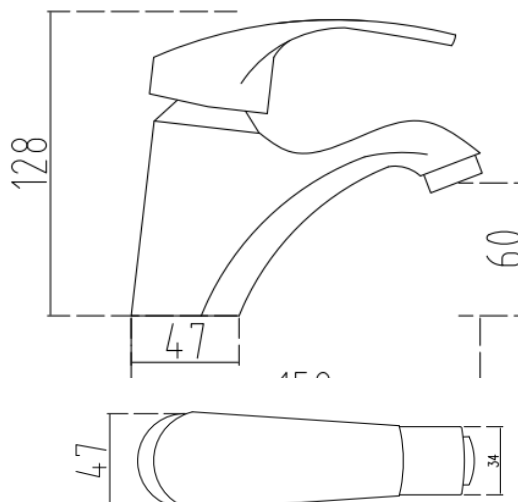

Technical Data**Basin Faucet****IMPDP5301****MATERIALS:**

Brass Body; Zinc Alloy Handle; 40mm Ceramic Cartridge; Brass+SS fixing set

**INSTALLATION:**

Fixing to basin

SPECIFICATION:

F3/8" Flexible hose 40cm
Chrome finished