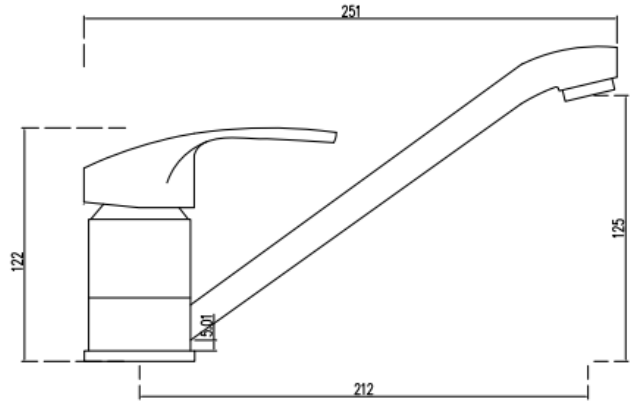

Technical Data

MATERIALS:

Brass Body; Zinc Alloy Handle; 40mm Ceramic Cartridge; Brass+SS fixing set

INSTALLATION:

Fixing to basin

SPECIFICATION:

F3/8" Flexible hose 40cm
Chrome finished

APPLICATION